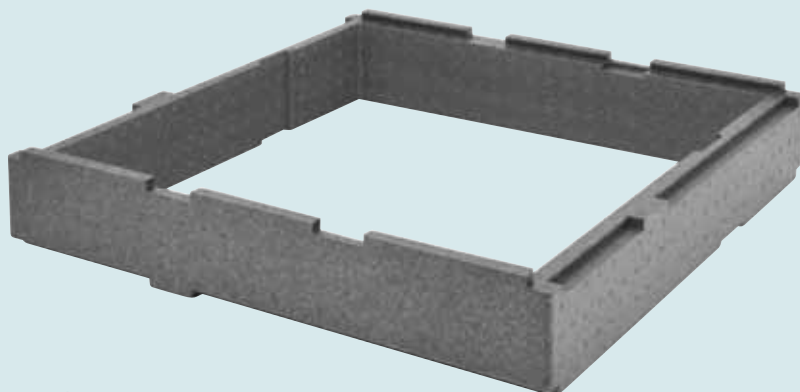

It does not hand over odours or flavours to foods and it is easy to wash and disinfect after use.

**Base/Coperchio**  
**Base/Cover**

**50x50**

**Cod. 50CI5050BC**

Misure esterne - External size: 570x570x95 mm

Misure interne - Internal size: 510x510x63 mm

L'articolo 50CI5050BC, venduto singolarmente, può essere utilizzato sia come base che come coperchio del contenitore isoteramico.  
The 50CI5050BC item is sold individually and can be used both as a base and as a cover for the isothermal container.

**Estensore**  
**Extender**

**Cod. 50CI5050ES**

Misure esterne - External size: 570x570x95 mm

Misure interne - Internal size: 510x510x95 mm

**Ideale per - Ideal for:**

Il contenitore isotermico  
**caricamento frontale.**  
**Front loading** isothermal box.